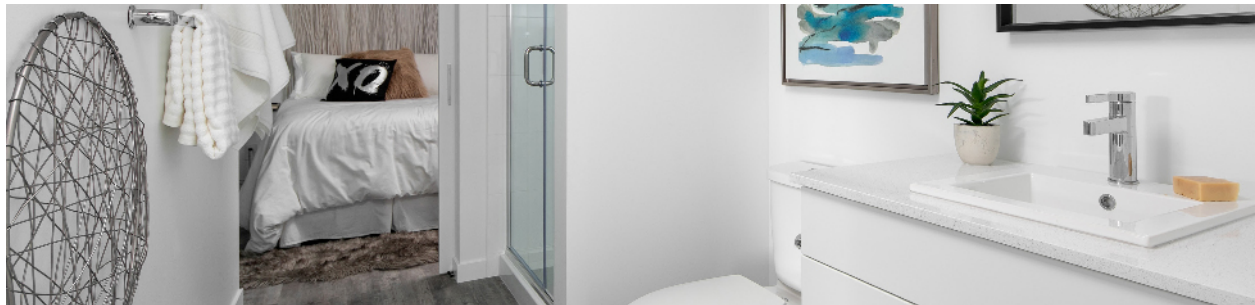

SOLE Kitchens are contemporarily designed to maximize space and storage.

- Contemporary style with open layout
- Solid surface countertops
- Spacious, Euro-styled cabinetry reaches to the ceiling bulkhead, ensuring ample shelving
- Single bowl under-mount kitchen sink
- Moen chrome one-handle kitchen faucet
- 24" stainless steel range
- 24" stainless steel dishwasher
- 24" counter depth stainless steel bottom-mount fridge
- Over the range microwave hood fan

SOLE Bedrooms are designed with relaxing in mind.

- Large windows maximize natural light.
- Neutral paint color.

SOLE Bathrooms are fresh and modern

- Solid surface countertops.
- Tiled shower walls.
- Luxury vinyl plank is continued from living area.
- Acrylic shower base (or tub in select units).
- Euro-style vanity with accent mirror and lighting.
- Framed glass shower doors.
- Contemporary, square shaped, white porcelain sink.
- Moen chrome faucet and shower/tub valve in bathroom.