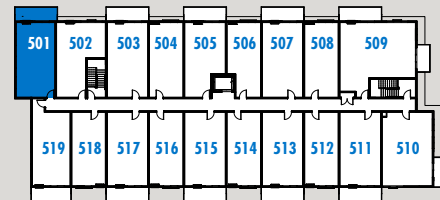

5th Floor

solerutland.com 615 Rutland Road, Kelowna, BC sales@soleliving.ca