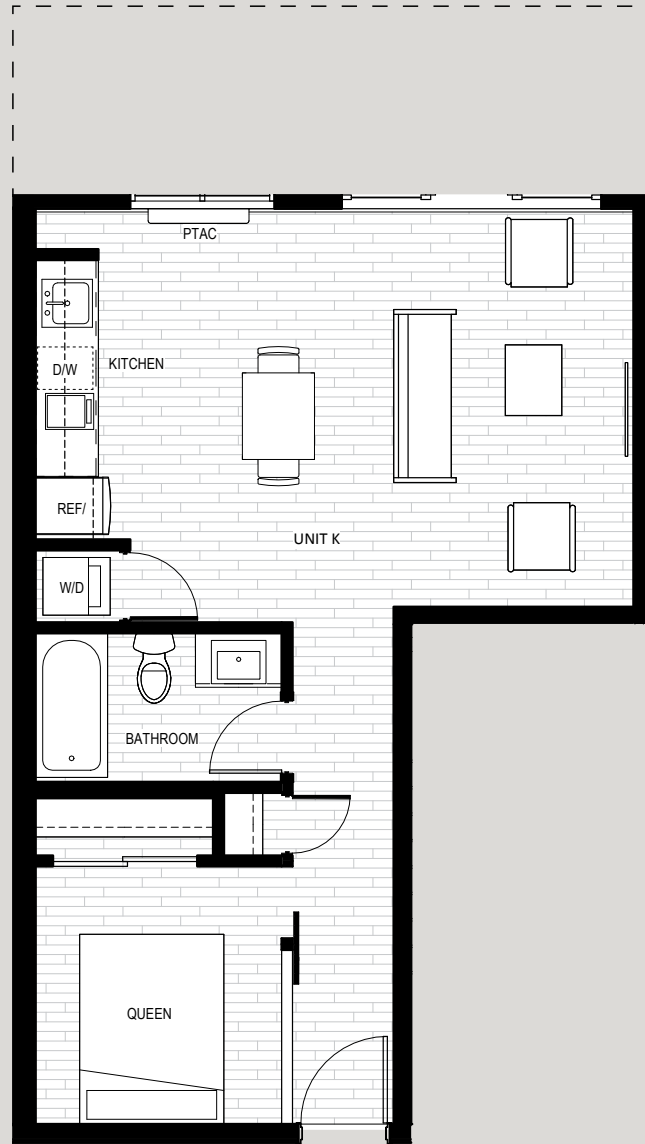

3rd Floor

solerutland.com 615 Rutland Road, Kelowna, BC sales@soleliving.ca