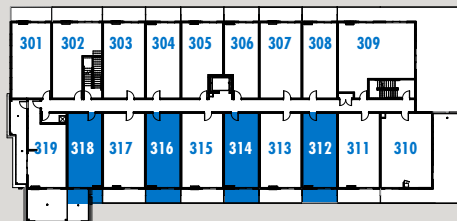

3rd Floor

solerutland.com 615 Rutland Road, Kelowna, BC sales@soleliving.ca