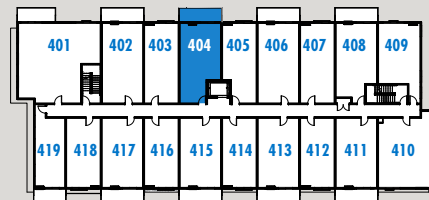

4th Floor

solerutland.com 615 Rutland Road, Kelowna, BC sales@soleliving.ca