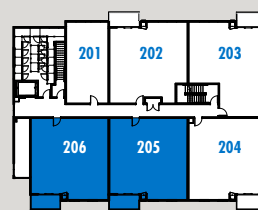

2nd Floor

solerutland.com 615 Rutland Road, Kelowna, BC sales@soleliving.ca