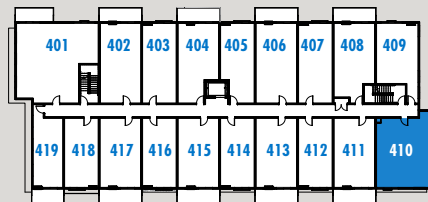

4th Floor

solerutland.com 615 Rutland Road, Kelowna, BC sales@soleliving.ca