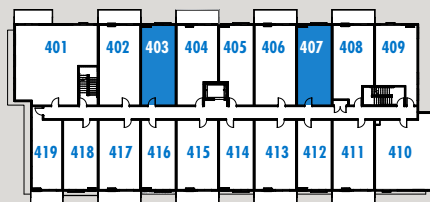

solerutland.com 615 Rutland Road, Kelowna, BC sales@soleliving.ca