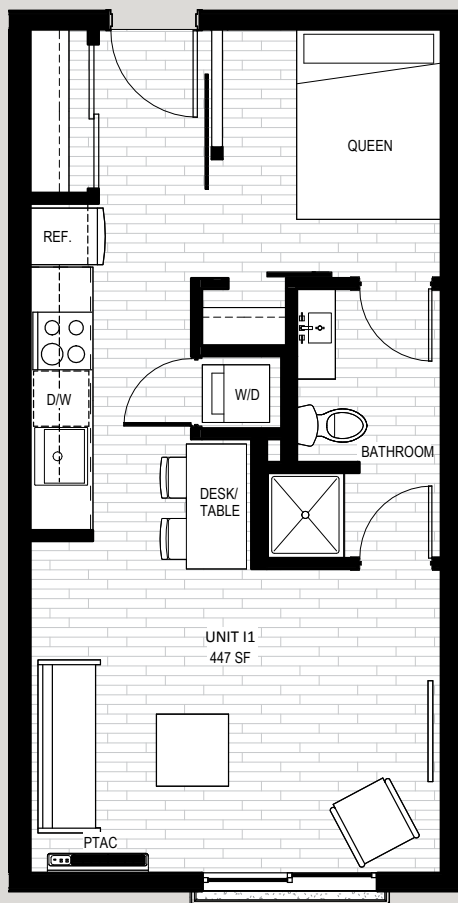

4th Floor

solerutland.com 615 Rutland Road, Kelowna, BC sales@soleliving.ca