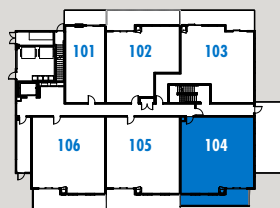

1st Floor

solerutland.com 615 Rutland Road, Kelowna, BC sales@soleliving.ca