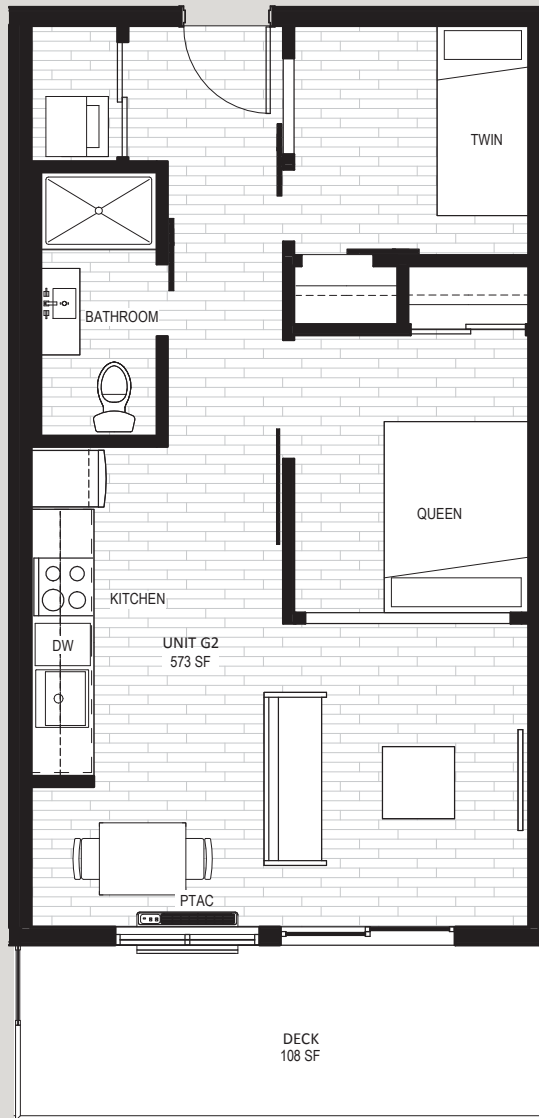

3rd Floor

solerutland.com 615 Rutland Road, Kelowna, BC sales@soleliving.ca