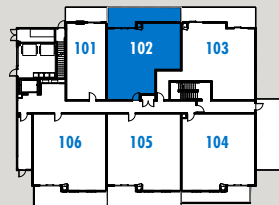

1st Floor

solerutland.com 615 Rutland Road, Kelowna, BC sales@soleliving.ca