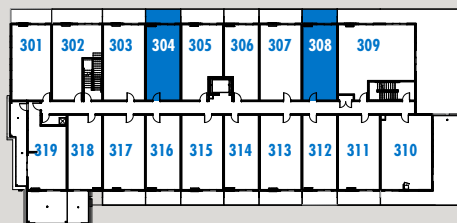

3rd Floor

solerutland.com 615 Rutland Road, Kelowna, BC sales@soleliving.ca