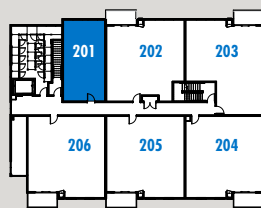

# sole | RUTLAND Jr 2 Bedroom

Interior: 617 – 618 sq. ft.

Exterior: 0 – 118 sq. ft.

Plan H

1st Floor

2nd Floor

4th Floor

[solerutland.com](http://solerutland.com) 615 Rutland Road, Kelowna, BC [sales@soleliving.ca](mailto:sales@soleliving.ca)