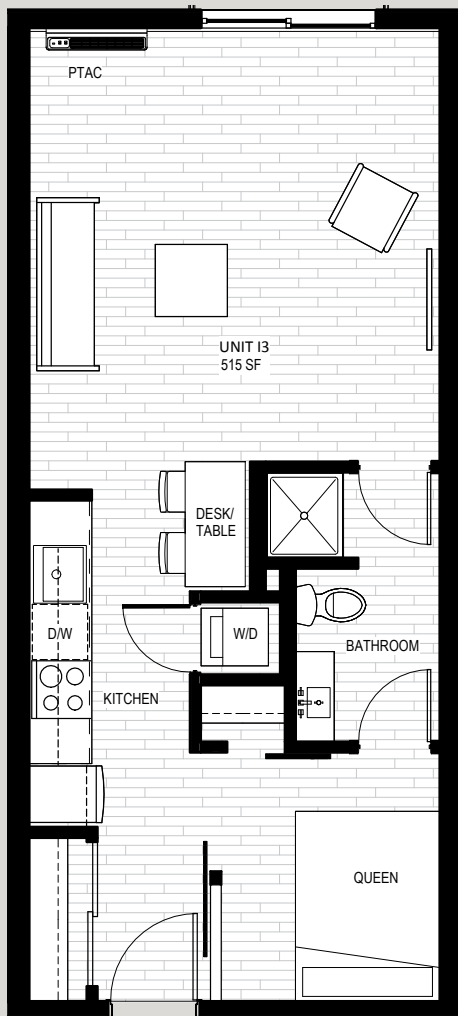

solerutland.com 615 Rutland Road, Kelowna, BC sales@soleliving.ca