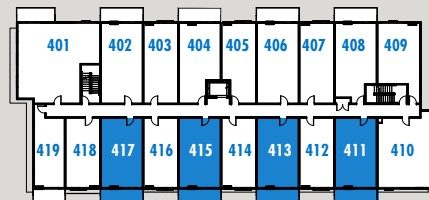

4th Floor

solerutland.com 615 Rutland Road, Kelowna, BC sales@soleliving.ca