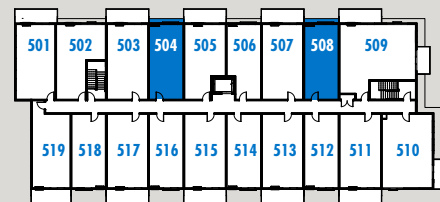

5th Floor

solerutland.com 615 Rutland Road, Kelowna, BC sales@soleliving.ca