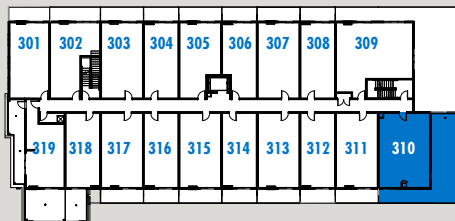

3rd Floor

solerutland.com 615 Rutland Road, Kelowna, BC sales@soleliving.ca