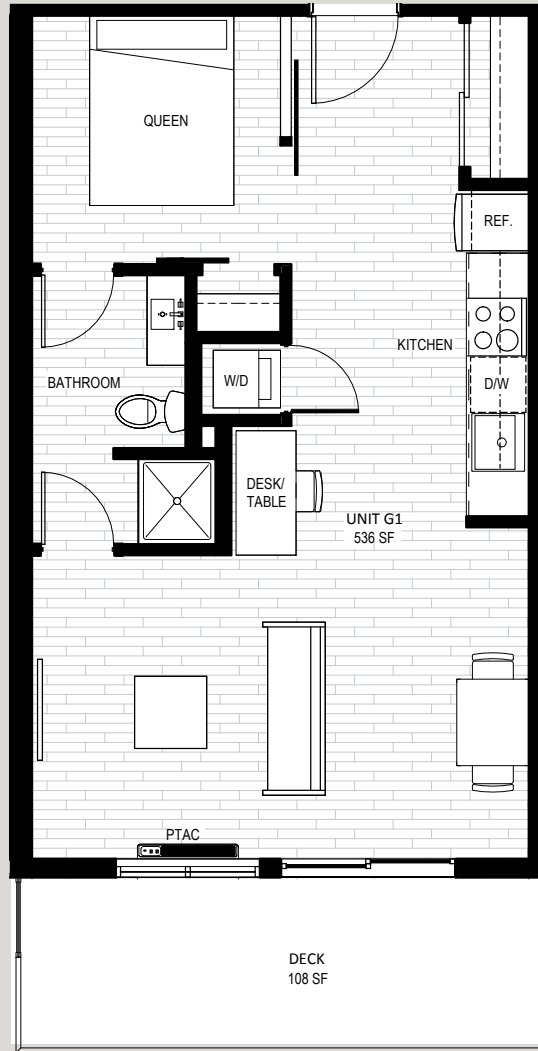

4th Floor

solerutland.com 615 Rutland Road, Kelowna, BC sales@soleliving.ca