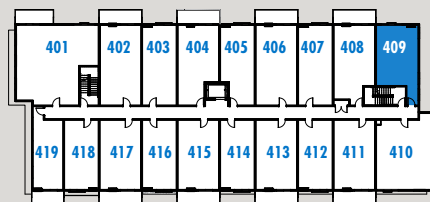

4th Floor

solerutland.com 615 Rutland Road, Kelowna, BC sales@soleliving.ca