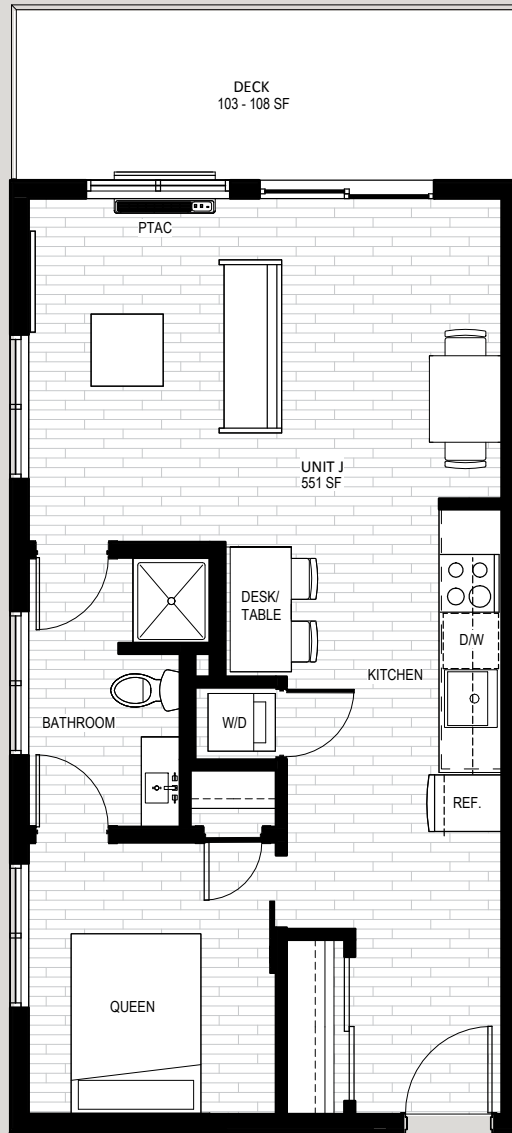

3rd Floor

solerutland.com 615 Rutland Road, Kelowna, BC sales@soleliving.ca