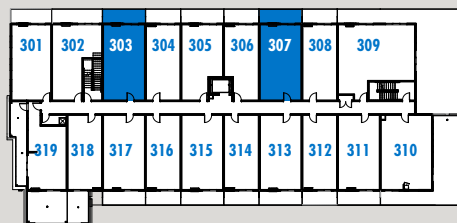

3rd Floor

solerutland.com 615 Rutland Road, Kelowna, BC sales@soleliving.ca