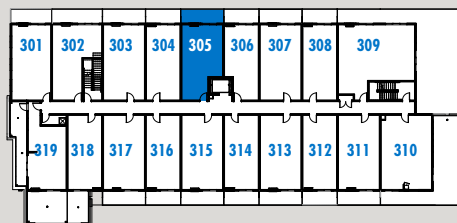

3rd Floor

solerutland.com 615 Rutland Road, Kelowna, BC sales@soleliving.ca