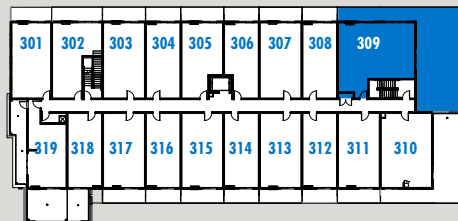

3rd Floor

solerutland.com 615 Rutland Road, Kelowna, BC sales@soleliving.ca