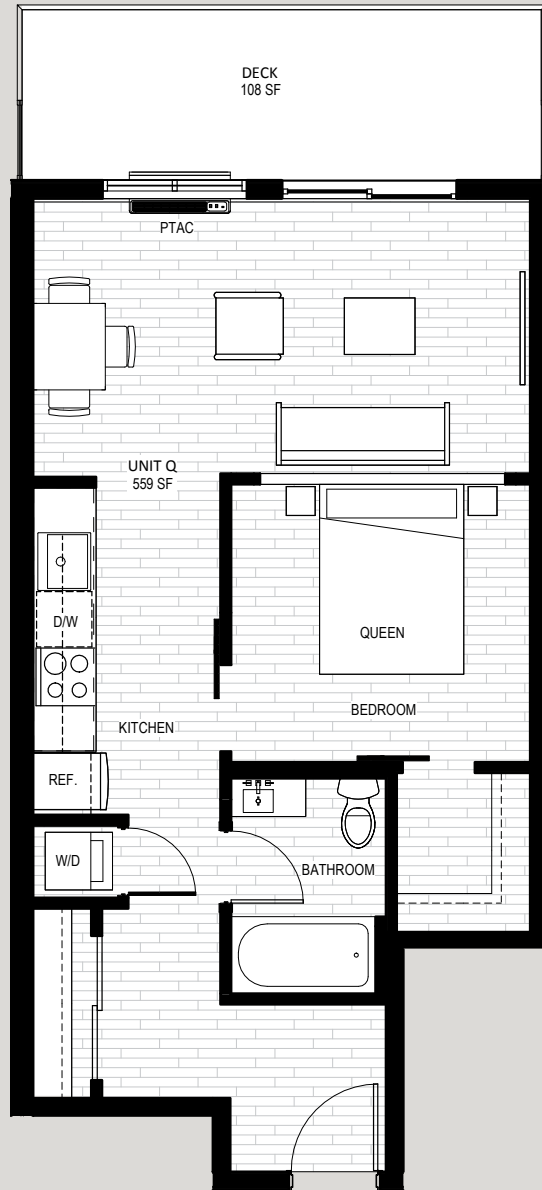

4th Floor

solerutland.com 615 Rutland Road, Kelowna, BC sales@soleliving.ca