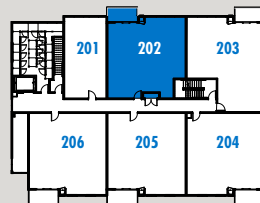

2nd Floor

solerutland.com 615 Rutland Road, Kelowna, BC sales@soleliving.ca