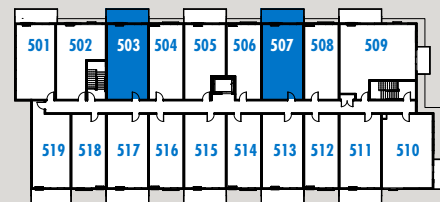

5th Floor

solerutland.com 615 Rutland Road, Kelowna, BC sales@soleliving.ca