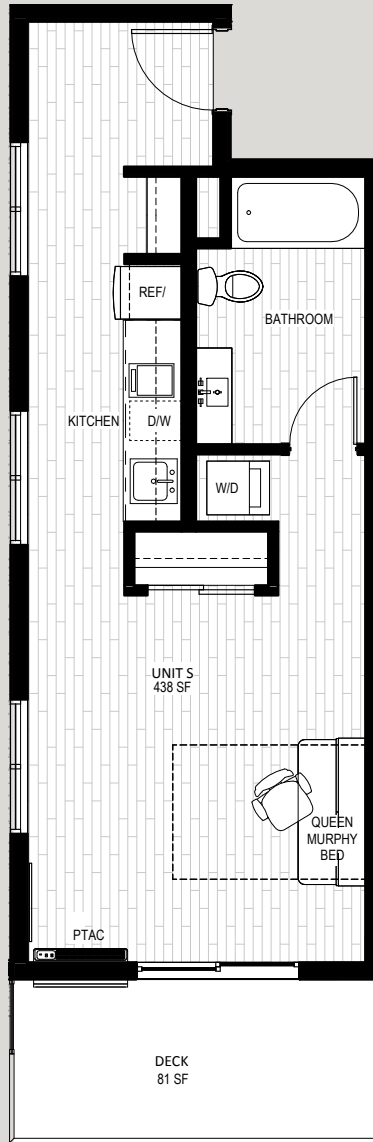

solerutland.com 615 Rutland Road, Kelowna, BC sales@soleliving.ca