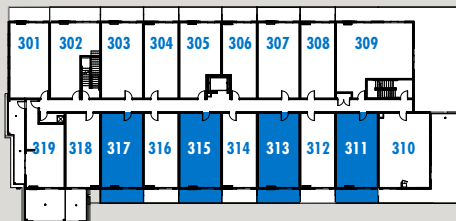

3rd Floor

solerutland.com 615 Rutland Road, Kelowna, BC sales@soleliving.ca