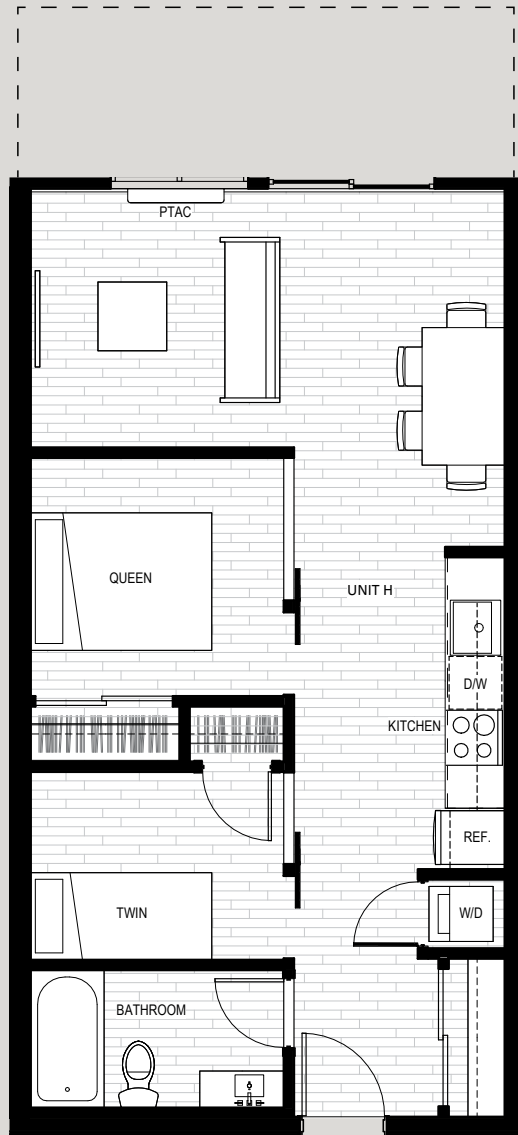

# sole | RUTLAND Jr 2 Bedroom

Interior: 617 – 618 sq. ft.

Exterior: 0 – 118 sq. ft.

Plan H

1st Floor

2nd Floor

4th Floor

[solerutland.com](http://solerutland.com) 615 Rutland Road, Kelowna, BC [sales@soleliving.ca](mailto:sales@soleliving.ca)