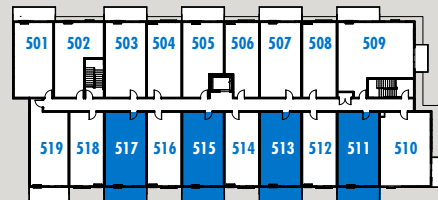

5th Floor

solerutland.com 615 Rutland Road, Kelowna, BC sales@soleliving.ca