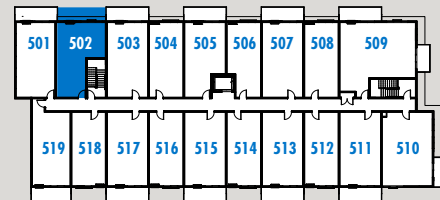

5th Floor

solerutland.com 615 Rutland Road, Kelowna, BC sales@soleliving.ca