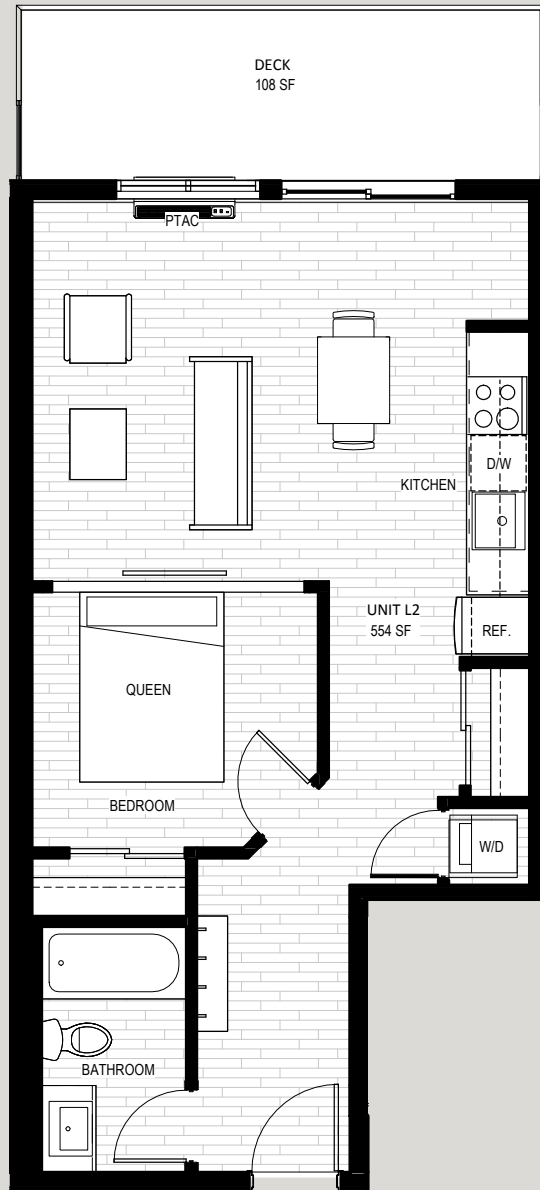

4th Floor

solerutland.com 615 Rutland Road, Kelowna, BC sales@soleliving.ca