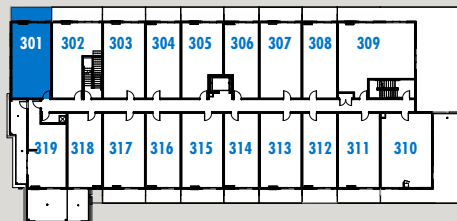

3rd Floor

solerutland.com 615 Rutland Road, Kelowna, BC sales@soleliving.ca