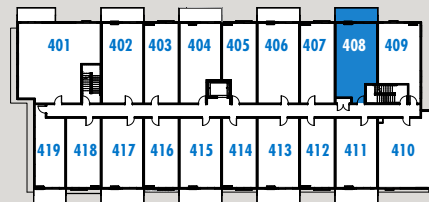

4th Floor

solerutland.com 615 Rutland Road, Kelowna, BC sales@soleliving.ca