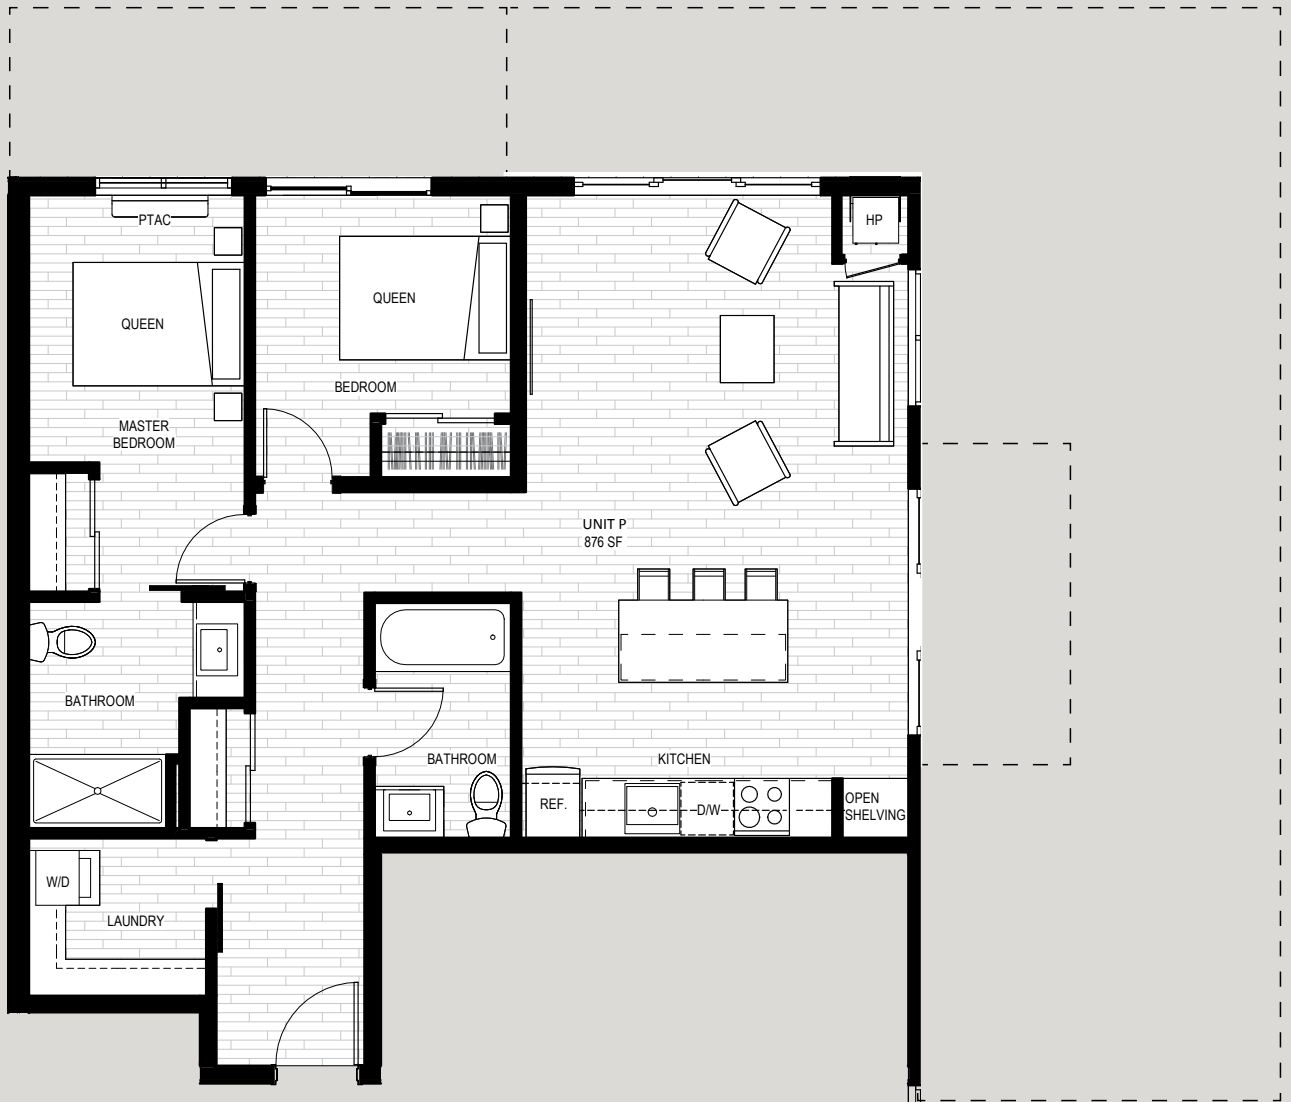

3rd Floor

solerutland.com 615 Rutland Road, Kelowna, BC sales@soleliving.ca