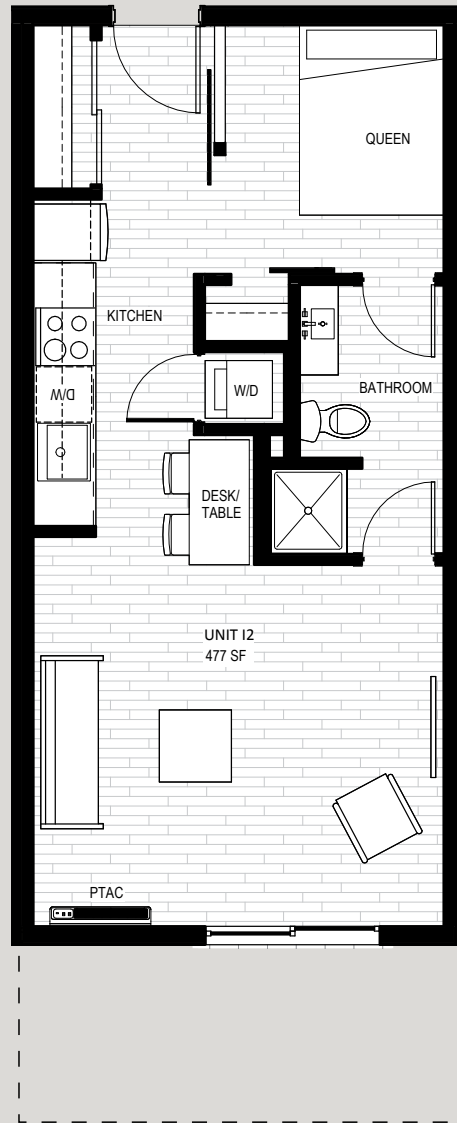

3rd Floor

solerutland.com 615 Rutland Road, Kelowna, BC sales@soleliving.ca