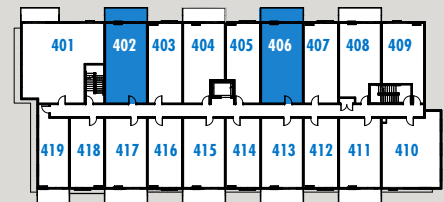

# sole | RUTLAND Jr 2 Bedroom

Interior: 617 – 618 sq. ft.

Exterior: 0 – 118 sq. ft.

Plan H

1st Floor

2nd Floor

4th Floor

[solerutland.com](http://solerutland.com) 615 Rutland Road, Kelowna, BC [sales@soleliving.ca](mailto:sales@soleliving.ca)