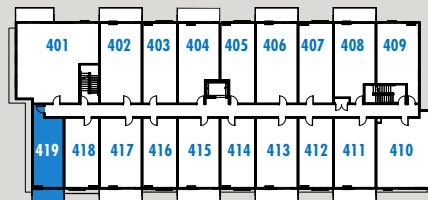

solerutland.com 615 Rutland Road, Kelowna, BC sales@soleliving.ca