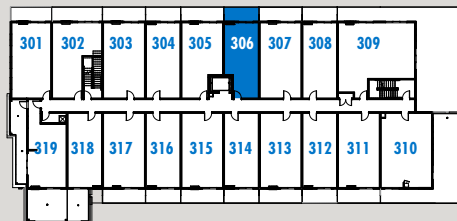

3rd Floor

solerutland.com 615 Rutland Road, Kelowna, BC sales@soleliving.ca