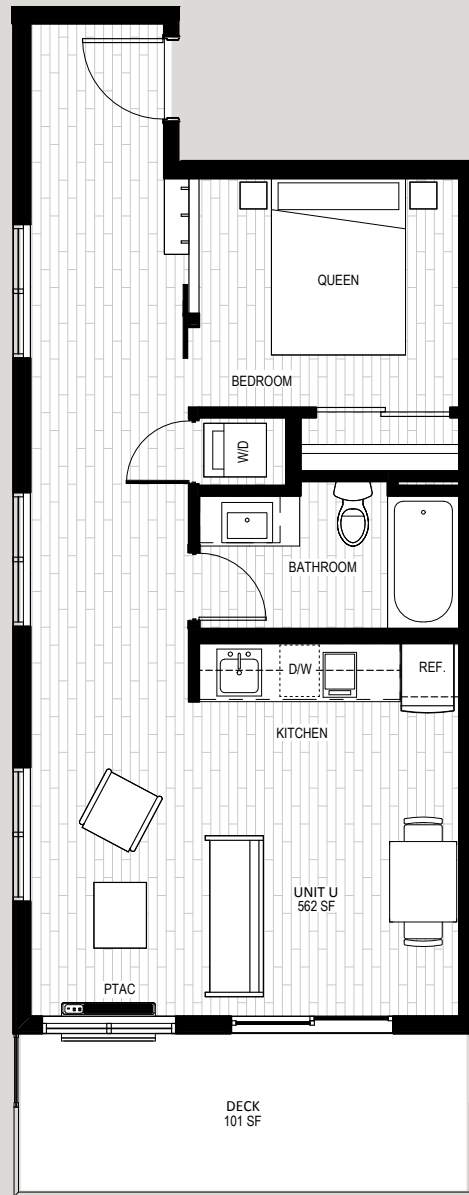

5th Floor

solerutland.com 615 Rutland Road, Kelowna, BC sales@soleliving.ca