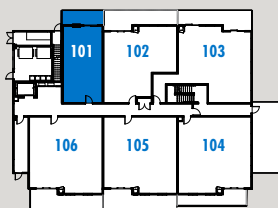

# sole | RUTLAND Jr 2 Bedroom

Interior: 617 – 618 sq. ft.

Exterior: 0 – 118 sq. ft.

Plan H

1st Floor

2nd Floor

4th Floor

[solerutland.com](http://solerutland.com) 615 Rutland Road, Kelowna, BC [sales@soleliving.ca](mailto:sales@soleliving.ca)