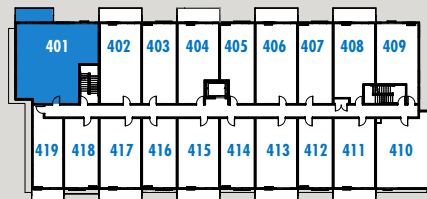

4th Floor

solerutland.com 615 Rutland Road, Kelowna, BC sales@soleliving.ca