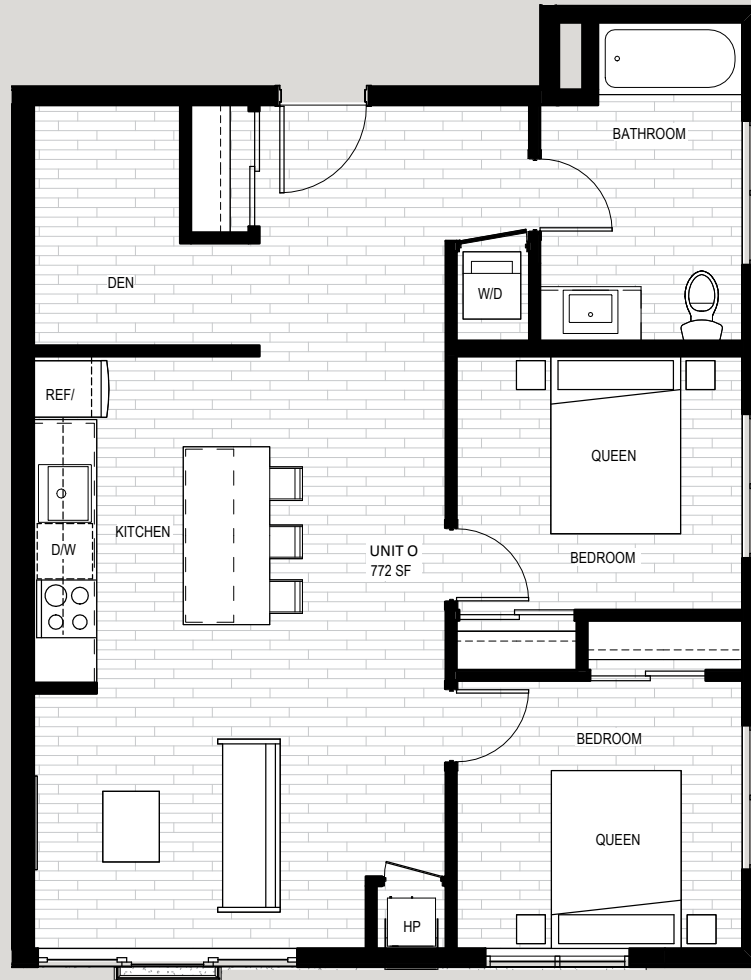

4th Floor

solerutland.com 615 Rutland Road, Kelowna, BC sales@soleliving.ca