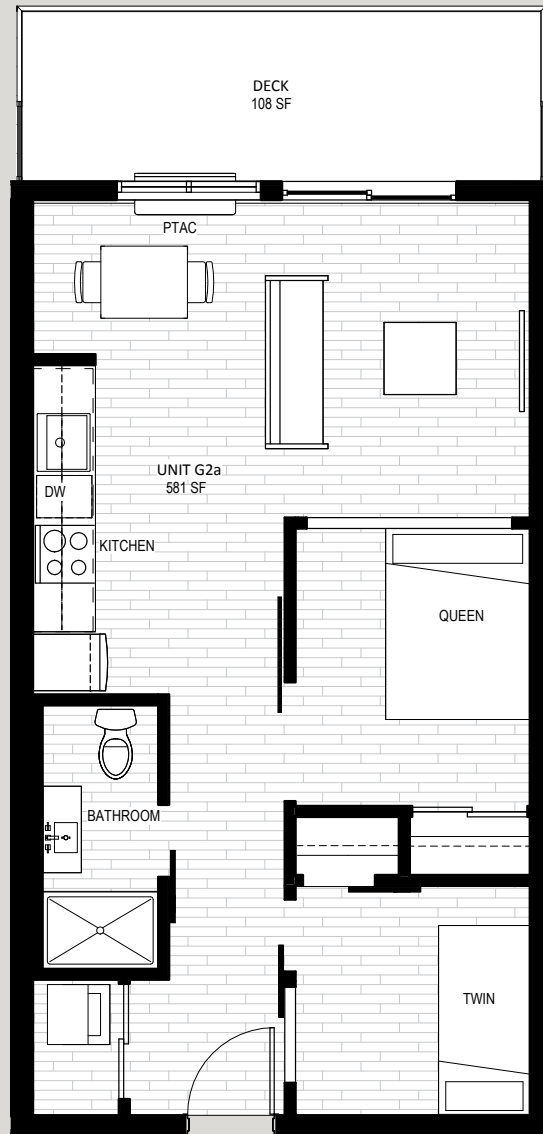

3rd Floor

solerutland.com 615 Rutland Road, Kelowna, BC sales@soleliving.ca