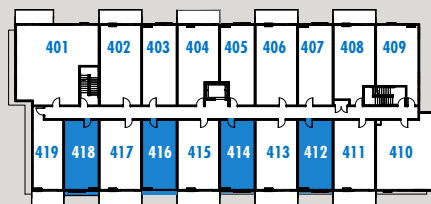

4th Floor

solerutland.com 615 Rutland Road, Kelowna, BC sales@soleliving.ca