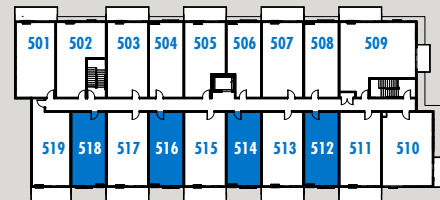

5th Floor

solerutland.com 615 Rutland Road, Kelowna, BC sales@soleliving.ca