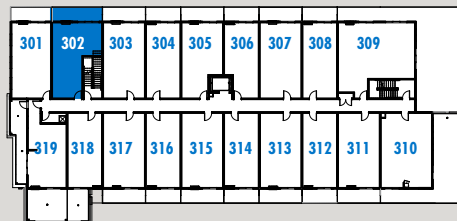

3rd Floor

solerutland.com 615 Rutland Road, Kelowna, BC sales@soleliving.ca